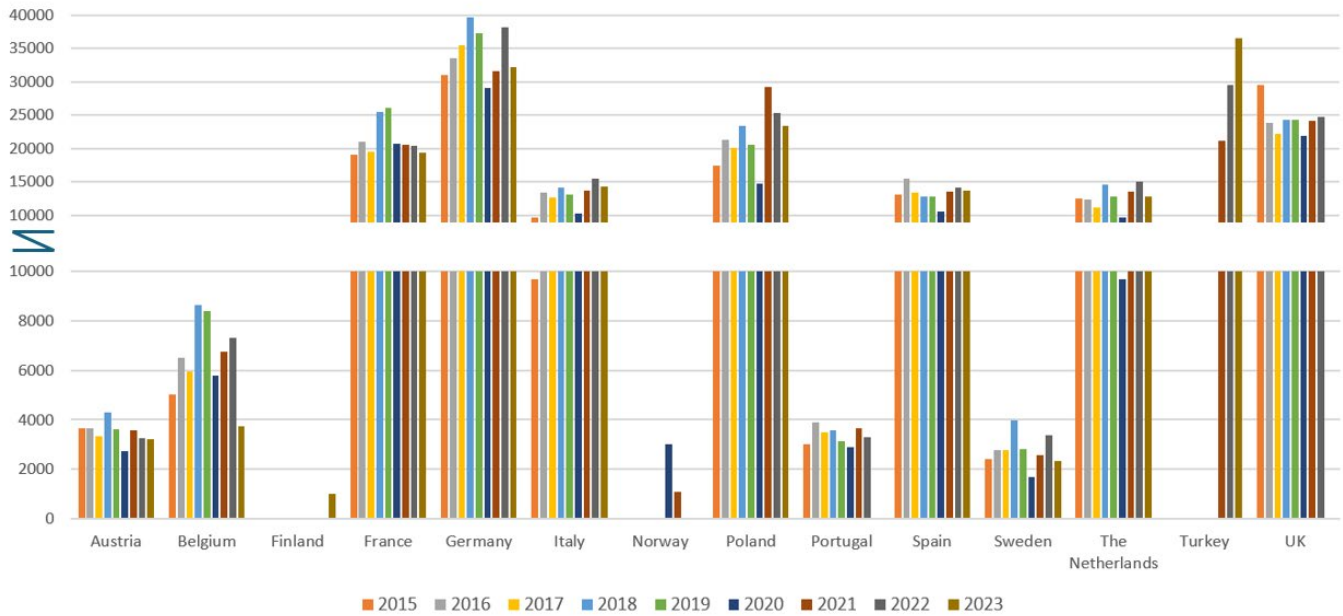

2.Registration of semi-trailers O3 and O4

Yearly registrations of semi-trailers in 2015-2023

	2015	2016	2017	2018	2019	2020	2021	2022	2023
Austria	3.658	3.678	3.325	4.321	3.638	2.732	3.565	3.256	3.199
Belgium	5.036	6.530	5.956	8.657	8.382	5.796	6.761	7.299	3.739
Finland	-	-	-	-	-	-	-	-	1.002
France	19.119	20.990	19.535	25.502	26.111	20.625	20.477	20.467	19.353
Germany	31.039	33.609	35.543	39.647	37.348	28.996	31.603	38.201	32.145
Italy	9.697	13.435	12.604	14.081	13.030	10.241	13.688	15.415	14.194
Norway	-	-	-	-	-	2.998	1.072	-	-
Poland	17.378	21.352	20.057	23.430	20.512	14.727	29.286	25.386	23.454
Portugal	3.007	3.898	3.493	3.586	3.116	2.879	3.644	3.313	-
Spain	13.090	15.411	13.360	12.840	12.840	10.558	13.578	14.162	13.667
Sweden	2.422	2.794	2.794	3.971	2.813	1.689	2.562	3.365	2.325
The Netherlands	12.530	12.345	11.080	14.625	12.770	9.679	13.455	14.977	12.846
Turkey	-	-	-	-	-	-	21.193	29.441	36.521
UK	29.462	23.854	22.153	24.211	24.345	21.889	24.069	24.797	-
Total	146.438	157.896	149.900	174.871	164.905	132.809	184.953	200.079	162.445