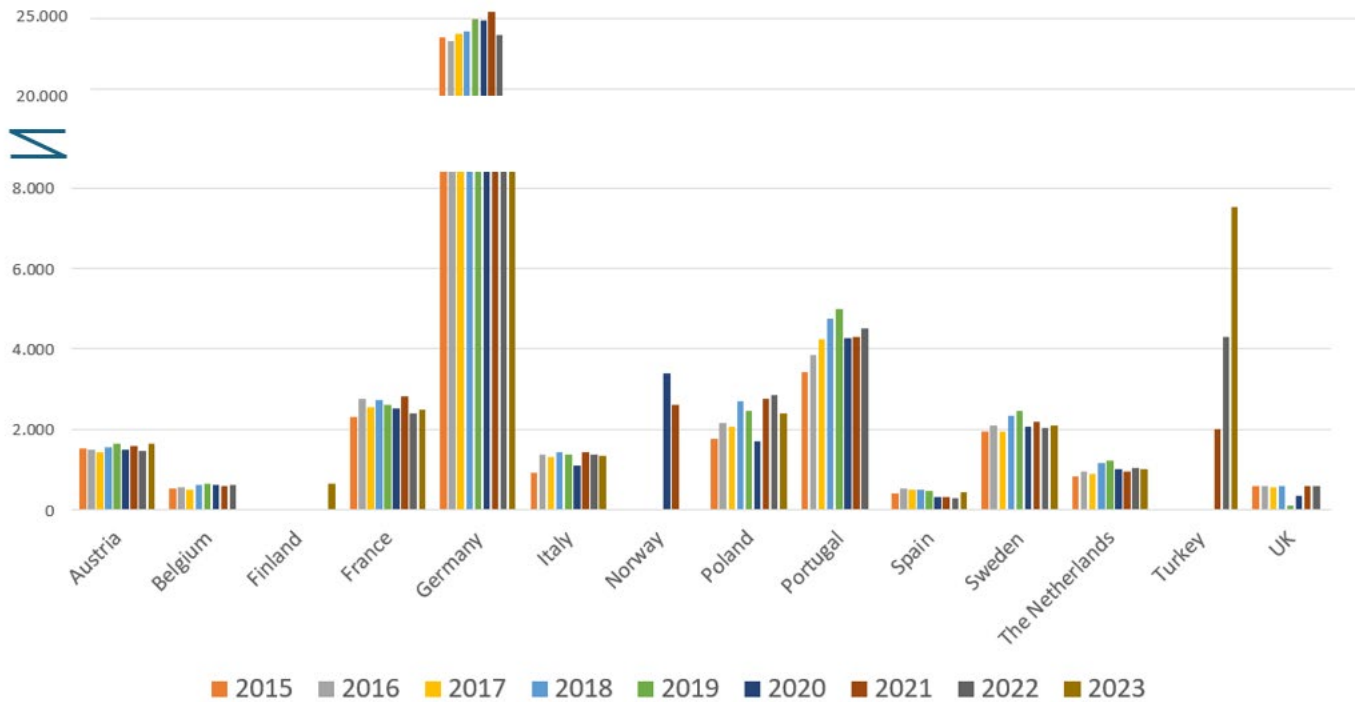

Commerciale vehicle registrations 2023

Version 13-6-2024 I

Table of content

1. Registrations of trailers O3 and O4	3
2. Registration of semi-trailers O3 and O4	5
3. Registration of light commercial vehicles (\leq 3500 kg)	7
4. Registration of heavy commercial vehicles ($>$ 3500 kg)	9

The data was provided by the members of CLCCR.
RAI CarrosserieNL has processed the data in this publication.

1. Registrations of trailers O3 and O4

Yearly registrations of trailers in 2015-2023

	2015	2016	2017	2018	2019	2020	2021	2022	2023
Austria	1.512	1.506	1.426	1.558	1.660	1.510	1.601	1.480	1.657
Belgium	532	560	492	626	661	627	588	626	7.266
Finland	-	-	-	-	-	-	-	-	666
France	2.323	2.771	2.557	2.744	2.626	2.530	2.824	2.405	2.490
Germany	23.603	23.387	23.888	24.083	24.911	24.856	25.445	23.803	-
Italy	914	1.385	1.305	1.428	1.386	1.109	1.424	1.369	1.356
Norway	-	-	-	-	-	3.385	2.609	-	-
Poland	1.766	2.170	2.083	2.690	2.453	1.718	2.771	2.839	2.404
Portugal	3.430	3.847	4.227	4.760	4.988	4.256	4.294	4.523	-
Spain	423	531	497	504	473	319	308	288	449
Sweden	1.943	2.084	1.953	2.334	2.450	2.069	2.186	2.030	2.104
The Netherlands	830	960	881	1.152	1.224	1.003	939	1.036	1.025
Turkey	-	-	-	-	-	-	1.996	4.288	7.516
UK	600	600	550	600	120	360	600	600	-
Total	37.876	39.801	39.859	42.479	42.952	43.742	47.585	45.287	26.933