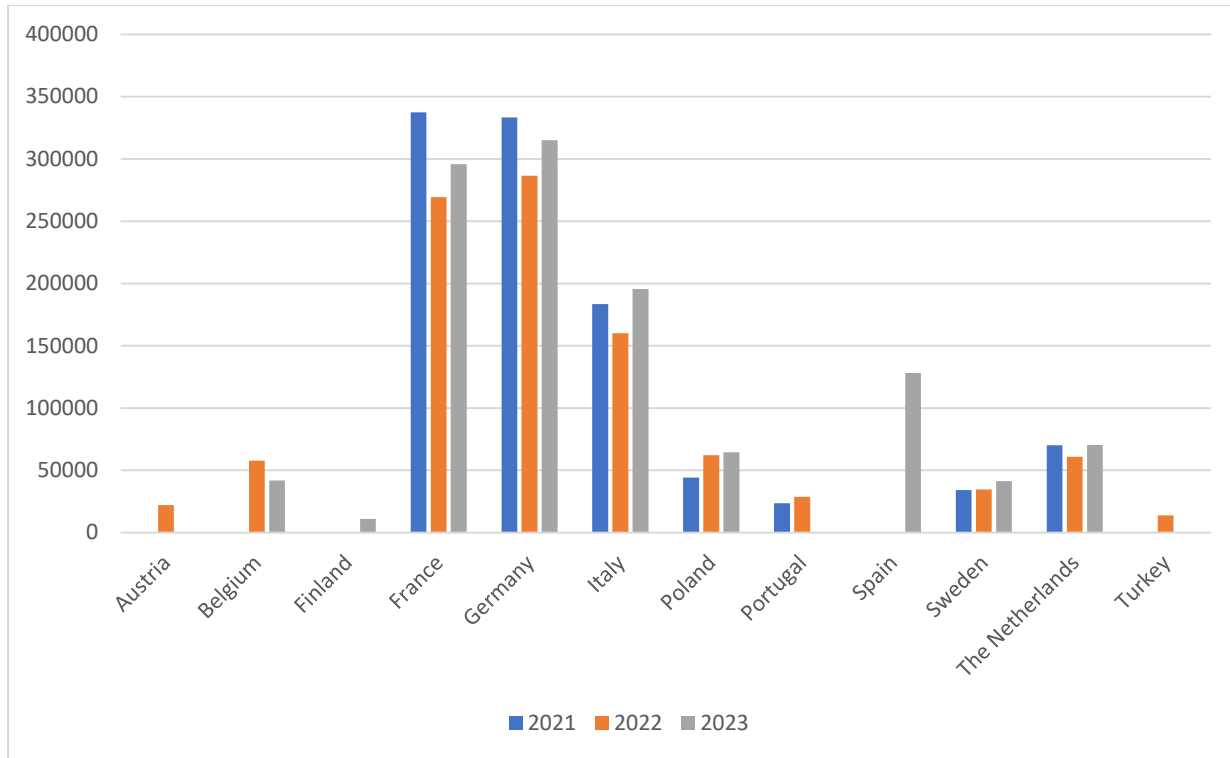

3.Registration of light commercial vehicles (≤ 3500 kg)

Yearly registrations of light commercial vehicles (≤ 3500 kg) in 2021 - 2023

	2021	2022	2023
Austria	-	22.069	-
Belgium	-	57.909	41.819
Finland	-	-	11.023
France	337387	269.324	295.727
Germany	333448	286.447	315.130
Italy	183410	160.114	195.618
Poland	44087	62.238	64.522
Portugal	23541	28.790	-
Spain	-	-	128.188
Sweden	34111	34.626	41.364
The Netherlands	70087	60.952	70.462
Turkey	-	14.005	-
Total	1.026.071	996.474	1.163.853