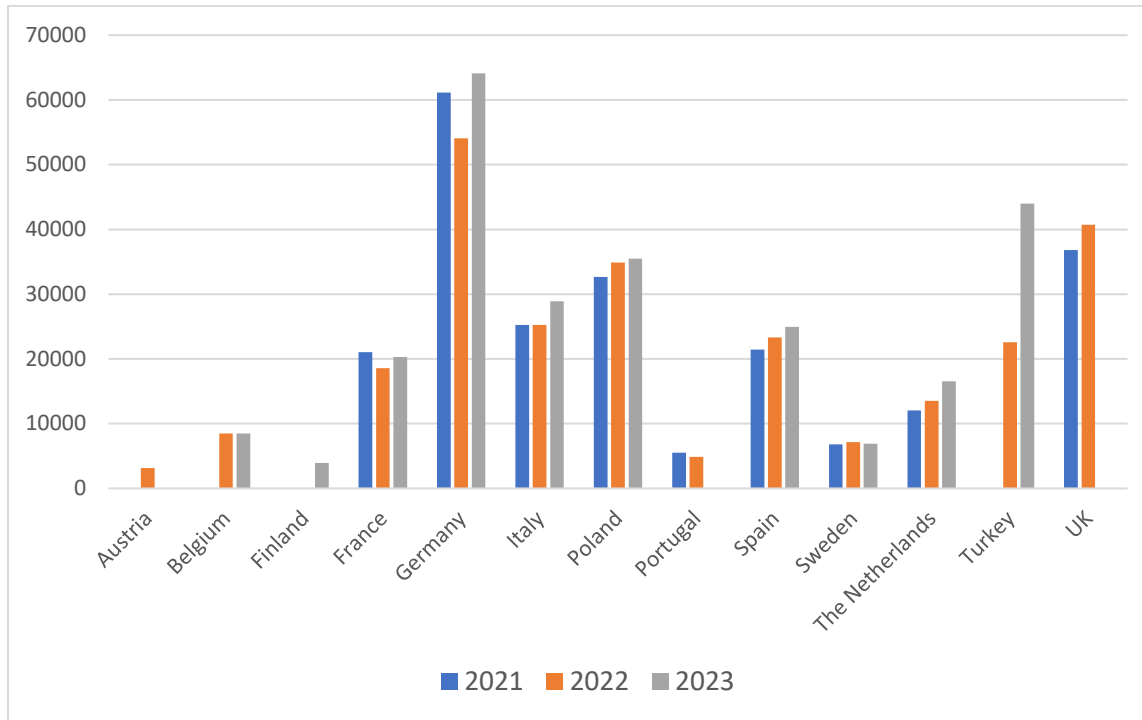

4.Registration of heavy commercial vehicles (> 3500 kg)

Yearly registrations of heavy commercial vehicles (>3500 kg) in 2021 - 2023

	2021	2022	2023
Austria	-	3.131	-
Belgium	-	8.470	8.494
Finland	-	-	3.949
France	21.053	18.590	20.313
Germany	61.161	54.053	64.093
Italy	25.223	25.223	28.885
Poland	32.684	34.905	35.502
Portugal	5.500	4.850	-
Spain	21.430	23.302	24.963
Sweden	6.825	7.164	6.912
The Netherlands	12.029	13.529	16.526
Turkey	-	22.584	43.961
UK	36.807	40.716	-
Total	222.712	256.517	253.598

Monthly registrations of heavy commercial vehicles (>3500 kg) in 2023

	Jan.	Feb.	March	April	May	June	July	Aug.	Sep.	Oct.	Nov.	Dec.
Belgium	757	647	807	697	831	830	683	1.068	477	640	639	418
Finland	395	299	338	313	361	407	262	557	221	285	263	248
France	1.680	1.587	2.131	1.776	1.735	2.299	2.367	1.821	631	1.078	1.435	1.773
Germany	4.574	4.796	6.288	5.021	5.782	6.292	5.880	8.123	3.962	4.412	4.762	4.201
Italy	2.586	2.207	2.640	1.994	2.966	2.790	2.796	2.567	1.613	2.236	2.616	1.874
Poland	2.486	2.697	3.415	2.587	2.945	3.184	3.087	4.049	2.146	2.843	3.081	2.982
Spain	2.426	1.795	2.502	1.881	2.214	2.022	2.826	2.392	794	2.178	2.283	1.650
Sweden	583	608	741	596	753	-	1.022	811	284	436	525	553
The Netherlands	1.630	1.296	1.616	1.281	1.446	1.435	1.432	2.013	1.160	1.127	1.197	893
Total	22.185	18.988	24.991	19.989	23.401	22.382	24.160	26.908	14.746	18.655	20.192	17.001